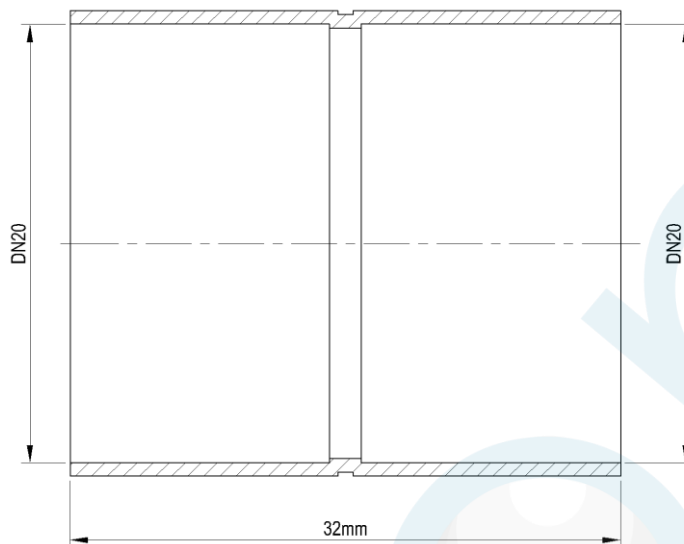

elson DN20-DN20 Coupling Capillary LE HP

Product Code : 37535

Brand Name: elson

Product Specification

- Watermark Licence Number: WMK 26127
- In compliance with AS 3688
- Material: Copper, Complies with AS 1432
- Suitable for Potable Water – complies with AS/NZS 4020
- Maximum Working Pressure at 95°C : 1400Kpa
- Maximum Working Pressure at 20°C : 2000Kpa
- Copper tube compliant with AS 1432
- Silver Solder for “Brazing” compliant with AS 1167.1